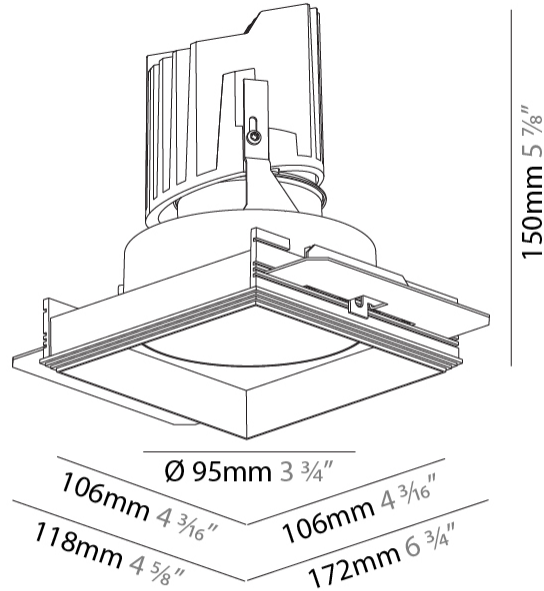

GENERAL

Series: Bioniq
Subseries: Bioniq Square Deep
Brand: Prolicht
Division: Architectural
Mounting Type: Trimless
Mounting Location: Ceiling
Subcategory: Downlight

PHYSICAL

Diameter (mm): 95
Diameter (in): 3 3/4
Length (mm): 106
Length (in): 4 3/16
Width (mm): 106
Width (in): 4 3/16
Height (mm): 150
Height (in): 5 7/8
Ceiling Thickness (mm): 10 / 12.5 / 15 / 25
Ceiling Thickness (in): 3/8 or 1/2 or 9/16 or 1
Min. Recessing Depth (mm): 170
Min. Recessing Depth (in): 6 11/16
Light Distribution: Downlight
Weight (kg): 0.688
Weight (lbs): 1.52

Fixture Finish: SSR / BKV / CWI / CRY / HAB / UFT / ITA / RUA / FTG / MYG / LOD / PUS / FRO / FUP / KIA / POP / BLS / SPG / MEY / GOH / GUM / CHC / COM / ABZ / JAG / OBR / MOS / ROR

Fixture Material: Aluminum Die Cast
Cut-out Measurements: 120mm / 4 3/4" x 120mm / 4 3/4"
Upon Request: Unique Ceiling Thickness

ELECTRICAL

Lamp Type: LED (Zhaga Standard)
Input Wattage (W): 16.5
Total Output Wattage (W): 14.7
Dimming: Dali Dimming
Driver Included: No
Driver Location: Recessed Housing
Driver Type: Constant Current - 120Vac
Driver Class: Class 2
Housing: See Components
Input Voltage (V): 120
Constant Current (MA): 350

LED

Number of LEDs: 1
Color Temperature (°K): Warm Dim
Max. Delivered Lumen (lm): 770
Nominal Lumen (lm): 1140
CRI: >90 CRI
Lamp Life (hrs): 50000
Upon Request: RGB-W Tunable White Special Color Temperature Special LED

OPTICAL

Reflector: 20 / 40 / 60
Upon Request: Special Beam Angles

RATINGS AND CERTIFICATIONS

Zaneen Group, Inc. 6260 Folsom Blvd, Suite 3382, F 416-247-9319, www.zaneen.com

Certified By: Certified for North American Standards
In a constant effort to supply the best product, we reserve the right to change specifications or materials without notice. The most recent specification sheets are found at zaneen.com